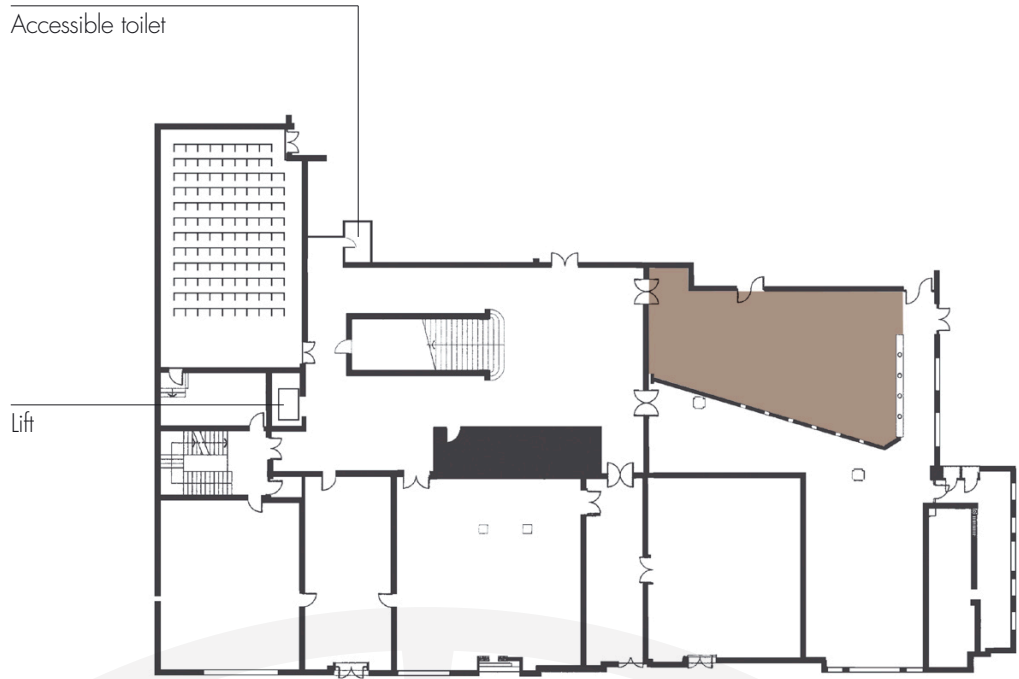

Brasserie One - Internal Map

Main access	Double Doors
Door width	1.38m

Capacity	60
----------	----

Lift access	
Door width	0.8m

Division Bell	Silent Flashing Light within Restaurant
---------------	---